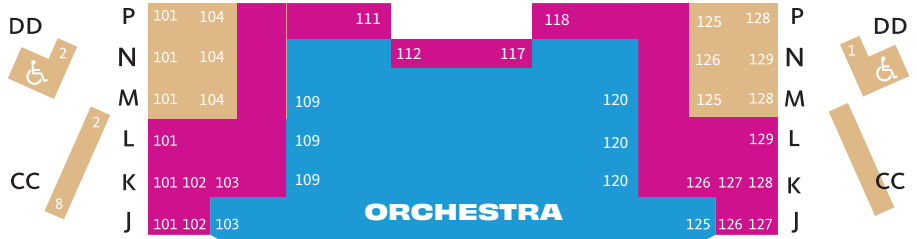

RODA THEATRE SEATING CHART

NUMBERS INDICATE SEAT RANGES

LOGES

LOGES

STAGE

SEATING SECTIONS: ● PREMIUM ● A ● B ● NOT CURRENTLY AVAILABLE

PEET'S THEATRE SEATING CHART

NUMBERS INDICATE SEAT RANGES

STAGE