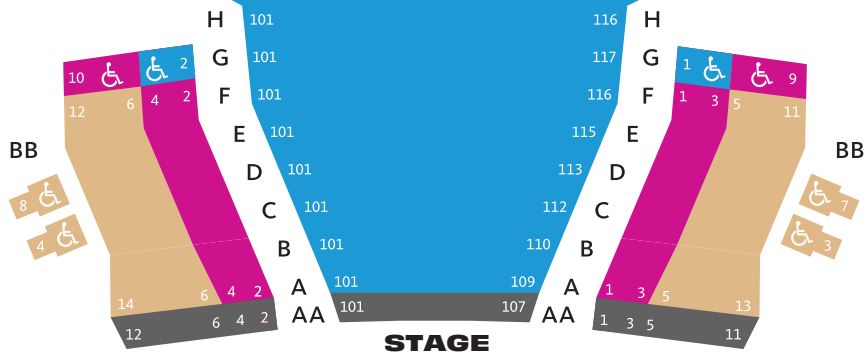

RODA THEATRE SEATING CHART

NUMBERS INDICATE SEAT RANGES

LOGES

LOGES

STAGE

SEATING SECTIONS: ● PREMIUM ● A ● B ● NOT CURRENTLY AVAILABLE

PEET'S THEATRE SEATING CHART

NUMBERS INDICATE SEAT RANGES

STAGE