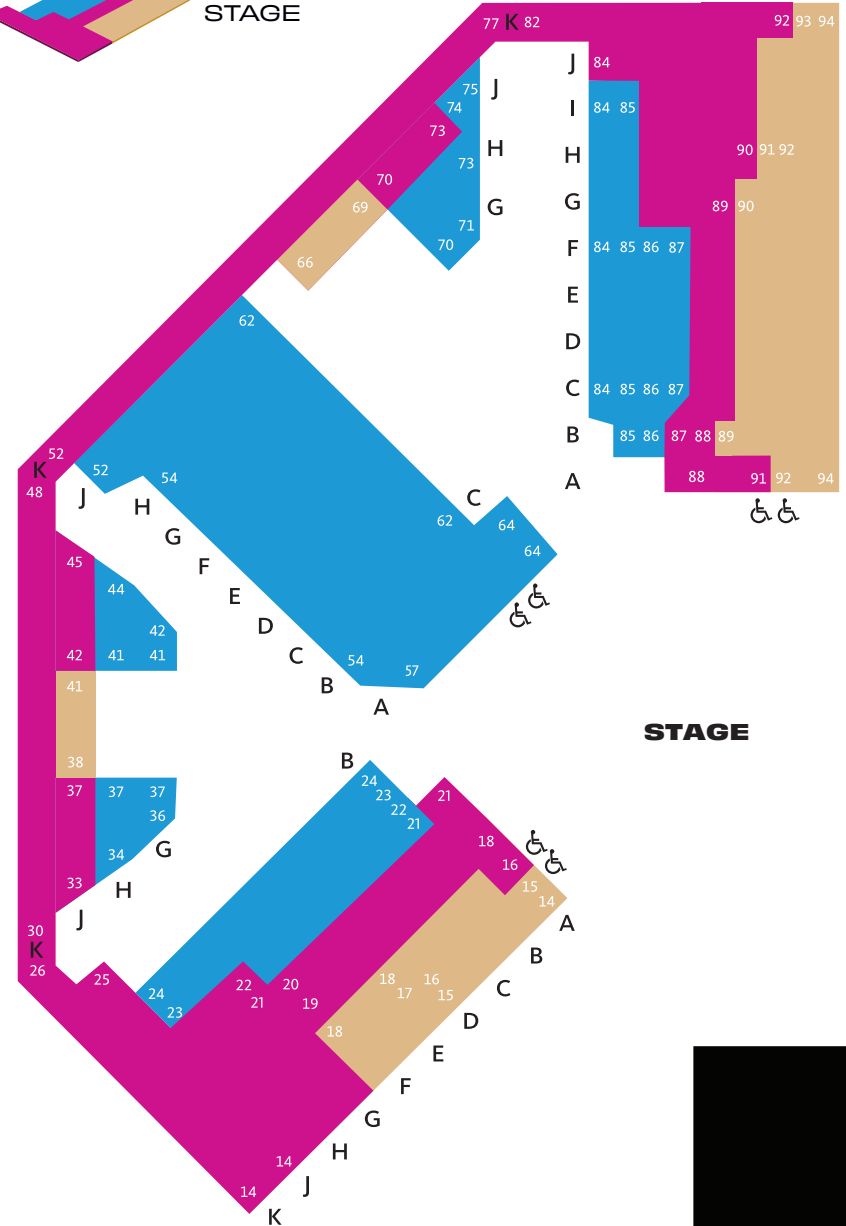

RODA THEATRE SEATING CHART

NUMBERS INDICATE SEAT RANGES

LOGES

LOGES

STAGE

SEATING SECTIONS: ● PREMIUM ● A ● B ● NOT CURRENTLY AVAILABLE

PEET'S THEATRE SEATING CHART

NUMBERS INDICATE SEAT RANGES

STAGE